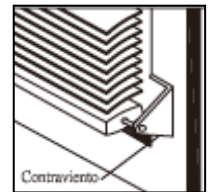

- Place the Bottom rail Bra to the wall with the included screws and secure the Bottom rail of the blind.

Keep inserted the bottom rail of the blind into Bra While you do not need to raise the blind, or you have the window open. This will prevent damage to the blind due to the movement caused by windage.