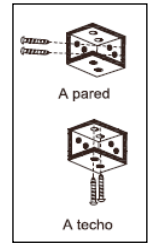

INSTRUCTIVE 25mm PVC Mini Blind

Installation tools: level, Pencil, Tape measure, screwdriver (Flat bladed and Phillips head), hammer. Rawplug green or blue. Screw 1 1/4 ". Clamp. Drill

Products and accesories :

REF	Description	Illustration	Quantity/Size			
			80x160	100x160	120x160	140x160
A	25mm PVC MINI BLIND		1	1	1	1
B	Lateral Brackets		2	2	2	2
C	Central Bracket		0	0	1	1
D	Screw 3,5x18mm Screw 3x12mm Screw 3x9mm		15	15	15	15
			2	2	2	2
			2	2	2	2
E	Bottom rail fastener		2	2	2	2
F	Cord fastener		1	1	1	1

ADVERTENCIA

The cords blind can pose strangulation hazard to children, babies and pets. To avoid accidents, adjust the cord with hooks or brackets and keep out of reach of children.

Instalación PVC 25mm Mini Blind

- Define the location of the brackets.
- Align the brackets with a pencil and mark the point where to drill with drill
- Attach the brackets using the screws provided. You can use ramplug.

If the center support is included, place it in the center between both ends of the head rail.