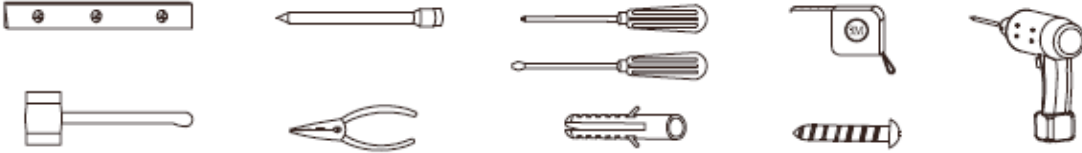

INSTRUCTIVE 25mm PVC Mini Blind

Installation tools: level, Pencil, Tape measure, screwdriver (Flat bladed and Phillips head), hammer. Rawplug green or blue. Screw 1 1/4 ". Clamp. Drill

Products and accesories :

REF	Description	Illustration	Quantity/Size			
			80x160	100x160	120x160	140x160
A	25mm PVC MINI BLIND		1	1	1	1
B	Lateral Brackets		2	2	2	2
C	Central Bracket		0	0	1	1
D	Screw 3,5x18mm Screw 3x12mm Screw 3x9mm		15	15	15	15
			2	2	2	2
			2	2	2	2
E	Bottom rail fastener		2	2	2	2
F	Cord fastener		1	1	1	1